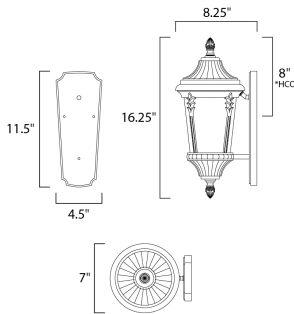

PRODUCT DESCRIPTION

Featuring a Die Cast frame of Black with clear Water Glass and added detail to the support rails, the Sentry collection represents a timeless classic reborn.

MEASUREMENTS

DIMENSION : 7" W x 16.25" H x 8.25" Ext
BACK PLATE : 4.5" W x 11.5" H x 8" HCO
HANGING WEIGHT : 4.2 lb

LAMPING

INPUT VOLTAGE : 120V
BULB : 1 x 60W Incandescent E26 Medium , 60W Total
BULB INCLUDED : (Not Included)
LIGHTING_DIRECTION : Down

FINISHES OPTION

Black (BK)

GLASS

Water Glass WG

MATERIAL

Die Cast Aluminum, Glass

RATINGS

cETLus
Wet Location

ADDITIONAL

INSTALL UP/DOWN: Up
OPERATING TEMPERATURE:
-20°C (-4°F), 40°C (104°F)

Always consult a qualified electrician before installing any lighting product.